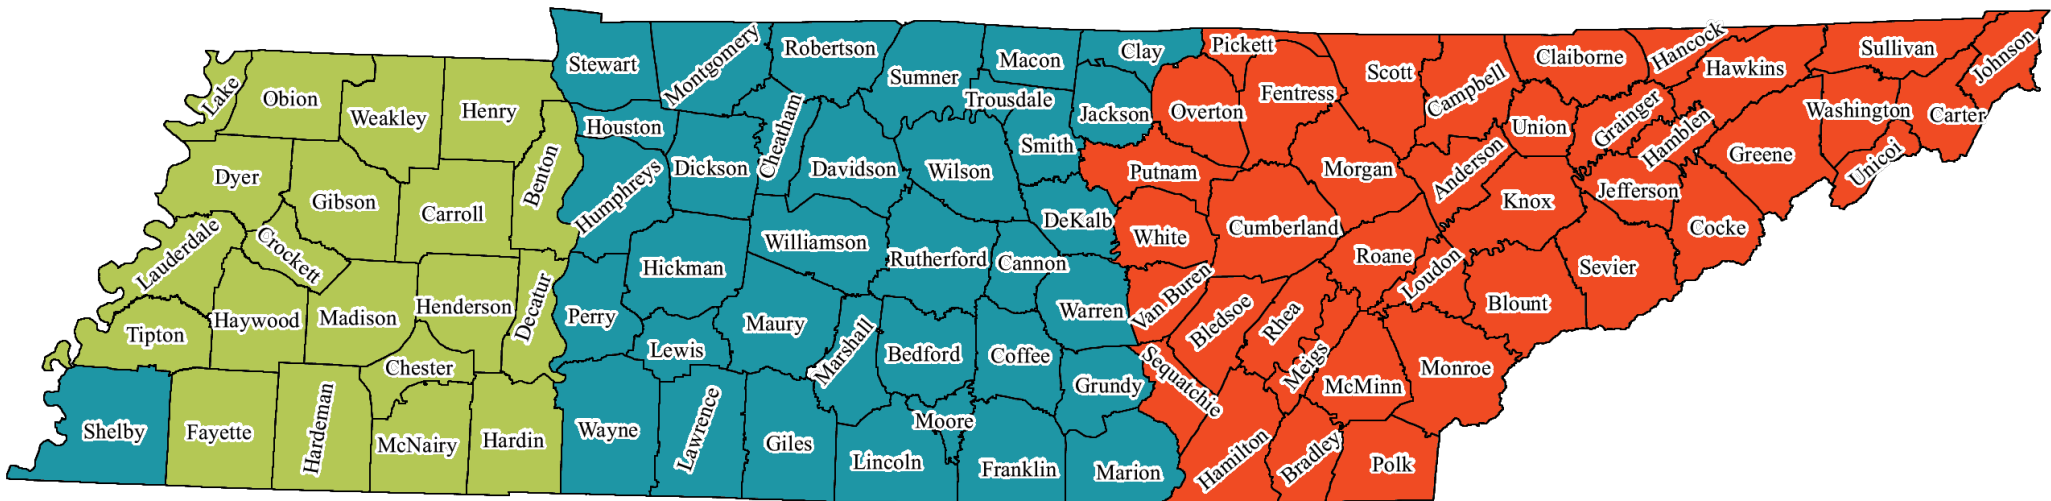

Learn more at www.ctas.tennessee.edu